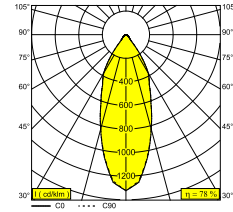

BOXY R 92733 DIM8

251 70 811 922 ED8 B-FG

AVAILABLE IN

BLACK-BLACK 251 70 811 922 ED8 B-B

BLACK-FLEMISH BRONZE 251 70 811 922 ED8 B-FBR

BLACK-FLEMISH GOLD 251 70 811 922 ED8 B-FG

WHITE-BLACK 251 70 811 922 ED8 W-B

WHITE-WHITE 251 70 811 922 ED8 W-W

 [View on website](#)

General info

LOCATION	indoor-outdoor
INSTALLATION	Ceiling Surface mounted
INGRESS PROTECTION	IP53
PROTECTION AGAINST MECHANICAL IMPACT	IK03
WEIGHT (KG)	0.6
ADJUSTABILITY	non adjustable
INFORMATION	REFLECTOR FL-33° INCL.DIMMABLE LED POWER SUPPLY 500mA-DC

Electrical info

ELECTRICAL	220-240V / 50-60Hz
CLASS	II
POWER SUPPLY	YES
DIM TYPE	mains (phase cut-off)
ENERGY CLASS	D
CERTIFICATES	CB, EAC, ENEC, RCM

Lightsource info

LIGHTSOURCE NAME	LED
LIGHTSOURCE	LED array 8,6W / CRI>90 (R9: 60) / 2700K / 1041lm
TM-30 VALUES	rf: 89 / Rg: 100
SDCM	SDCM1
RISKGROUP	RG1
LM80	L90B10 > 50000
BEAMANGLE	33°
LED TECHNICS (LIGHT SOURCE)	1041lm // 8,6W // 121lm/W
LED TECHNICS (LUMINAIRE)	815lm // 9,9W // 82lm/W