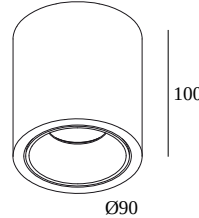

BOXY R 92733 DIM8

251 70 811 922 ED8 B-FG

AVAILABLE IN

BLACK-BLACK 251 70 811 922 ED8 B-B

BLACK-FLEMISH BRONZE 251 70 811 922 ED8 B-FBR

BLACK-FLEMISH GOLD 251 70 811 922 ED8 B-FG

WHITE-BLACK 251 70 811 922 ED8 W-B

WHITE-WHITE 251 70 811 922 ED8 W-W

 [View on website](#)

General info

LOCATION	indoor-outdoor
INSTALLATION	Ceiling Surface mounted
INGRESS PROTECTION	IP53
PROTECTION AGAINST MECHANICAL IMPACT	IK03
WEIGHT (KG)	0.6
ADJUSTABILITY	non adjustable
INFORMATION	REFLECTOR FL-33° INCL.DIMMABLE LED POWER SUPPLY 500mA-DC

FINISH YOUR SPECIFICATION

Miscellaneous control equipment

300 90 004 ED8 WIRELESS CONTROL DIM8

Dimtype: WDL = wireless dimmable

Cutout dimension (mm): 40

Light altering devices

Ø40

1.5

Ø40

1.5

Ø45

251 70 03 05 B BOXY GLASS SBL B

251 70 03 05 W BOXY GLASS SBL W

Notes: